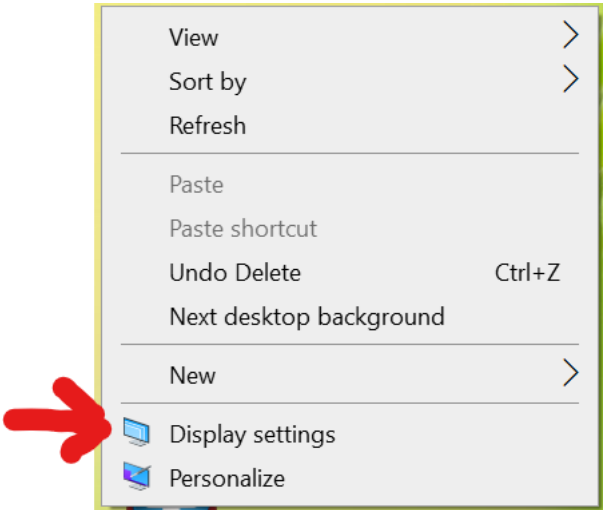

## Changing Epic Display Settings

Epic is best viewed at 100% scale, and the default display settings must change from 150% to 100%:

On your desktop, right click the touchpad.

Click Display Settings

## Scroll Down to Scale and Layout